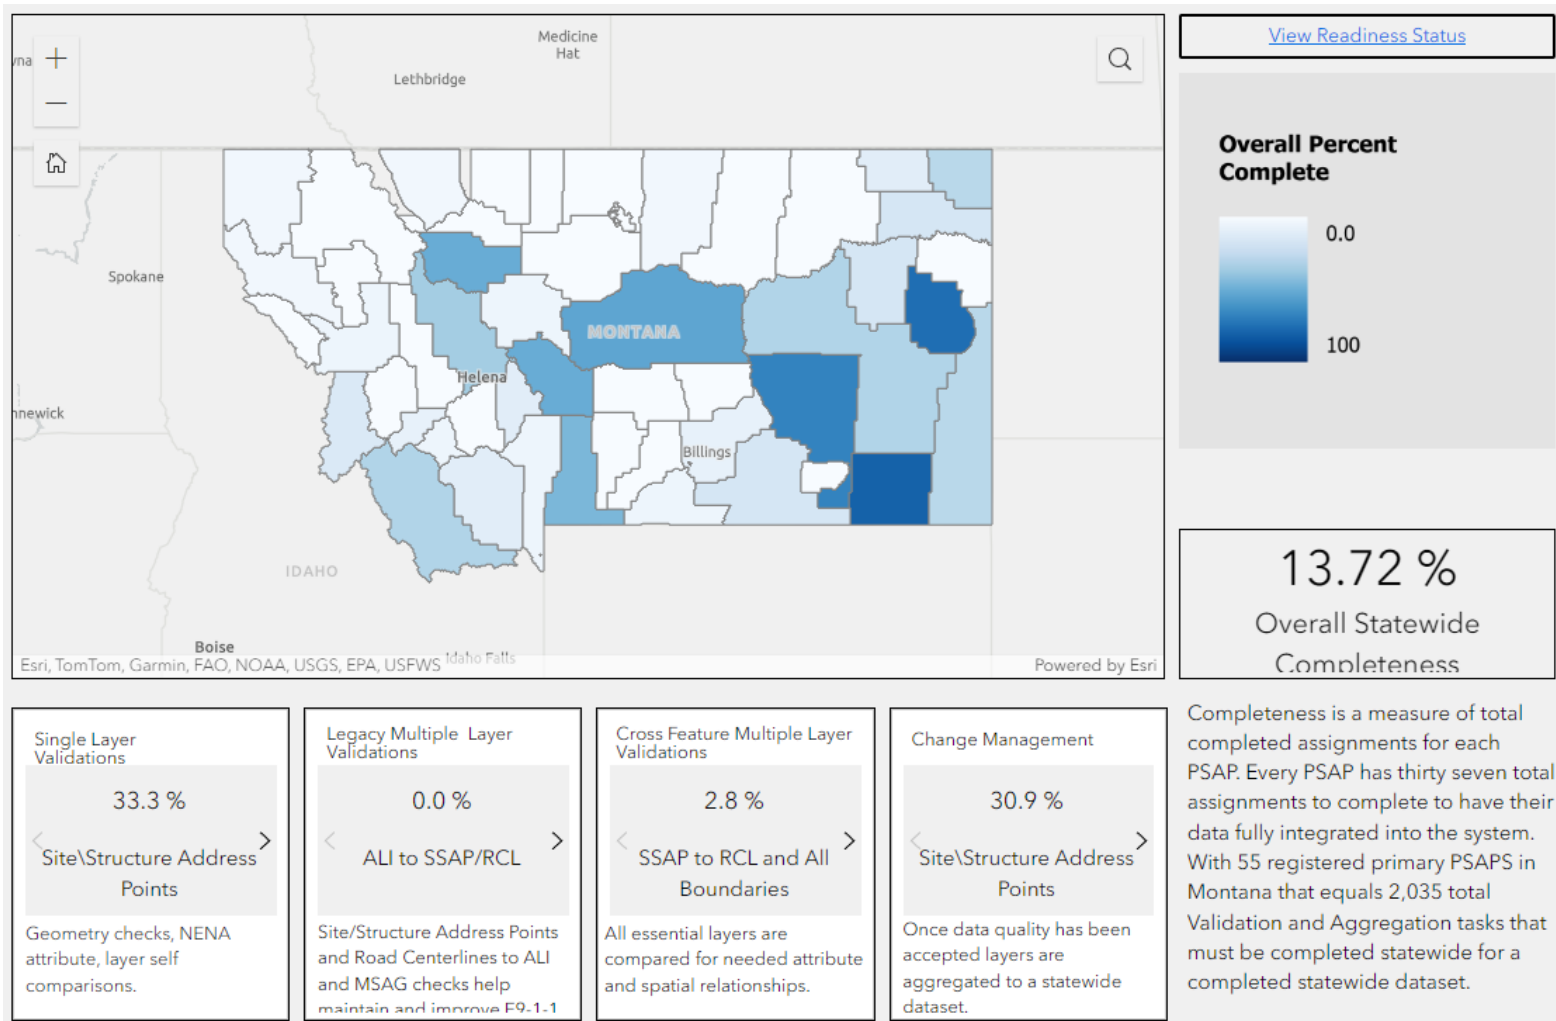

# PSAP Visits

# Readiness Status

<https://next-generation-9-1-1-montana.hub.arcgis.com/pages/status-911>

# Completion Status

<https://next-generation-9-1-1-montana.hub.arcgis.com/pages/status-911>

# NG9-1-1 GIS Central Repository