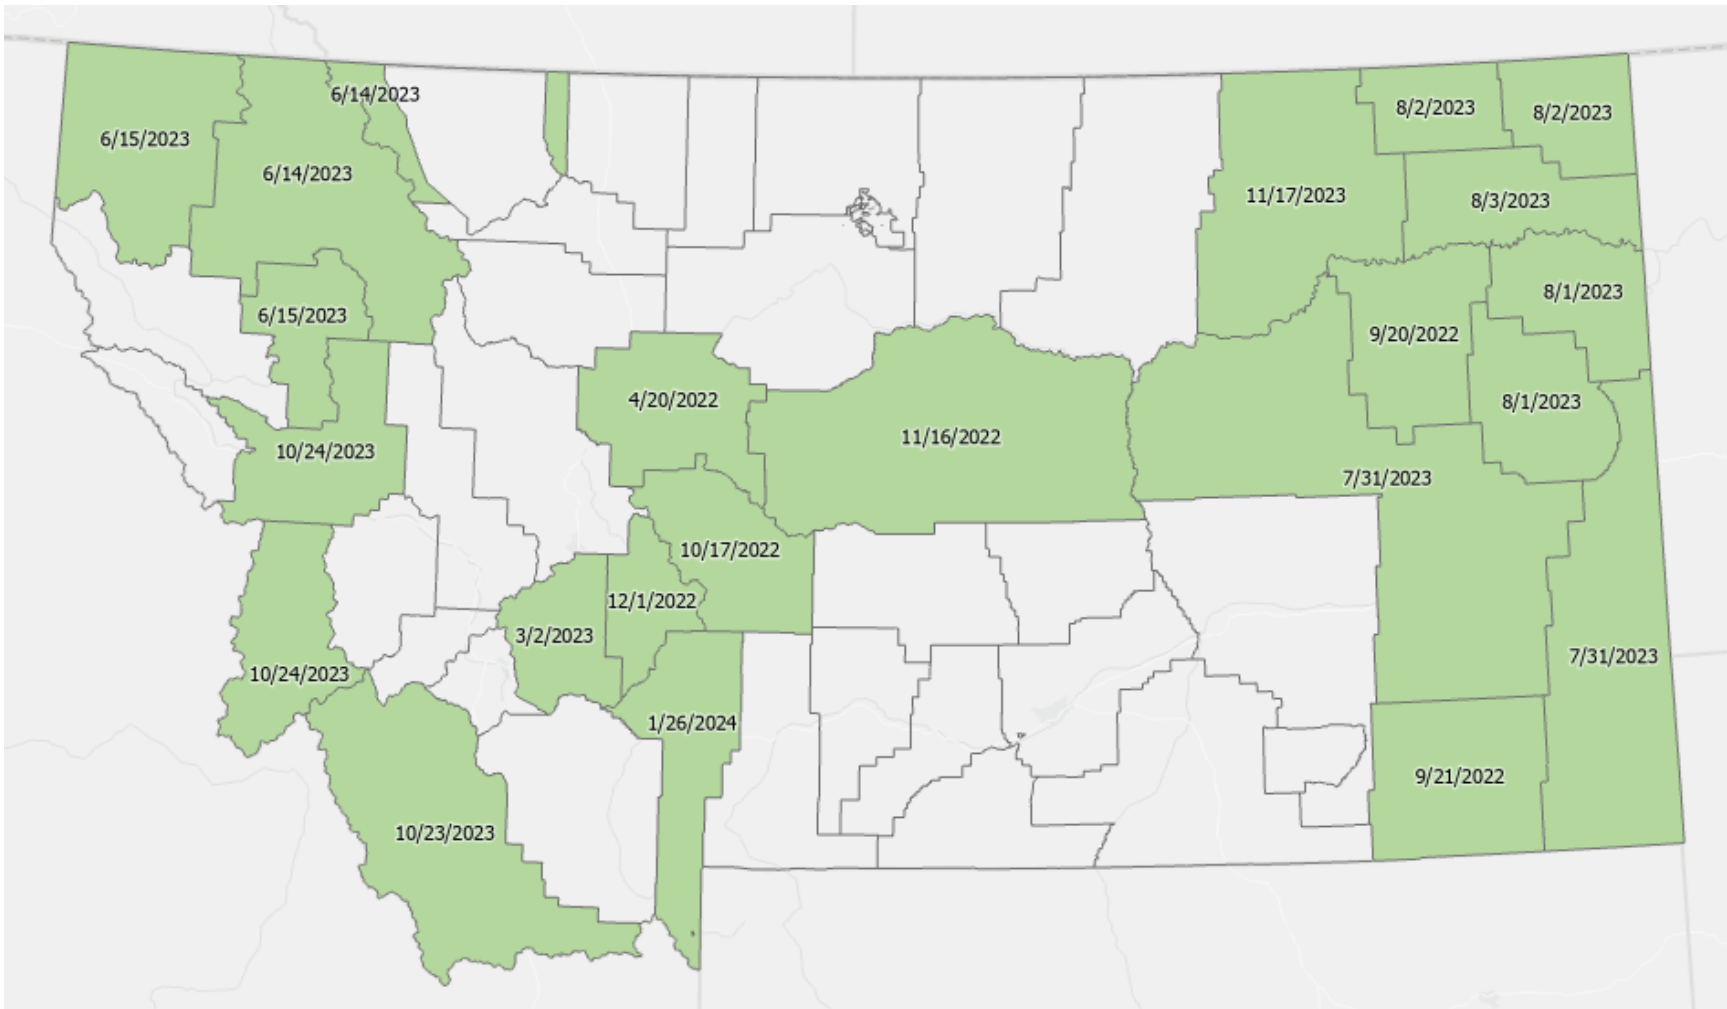

# PSAP Visits

# Readiness Status

<https://next-generation-9-1-1-montana.hub.arcgis.com/pages/status-911>