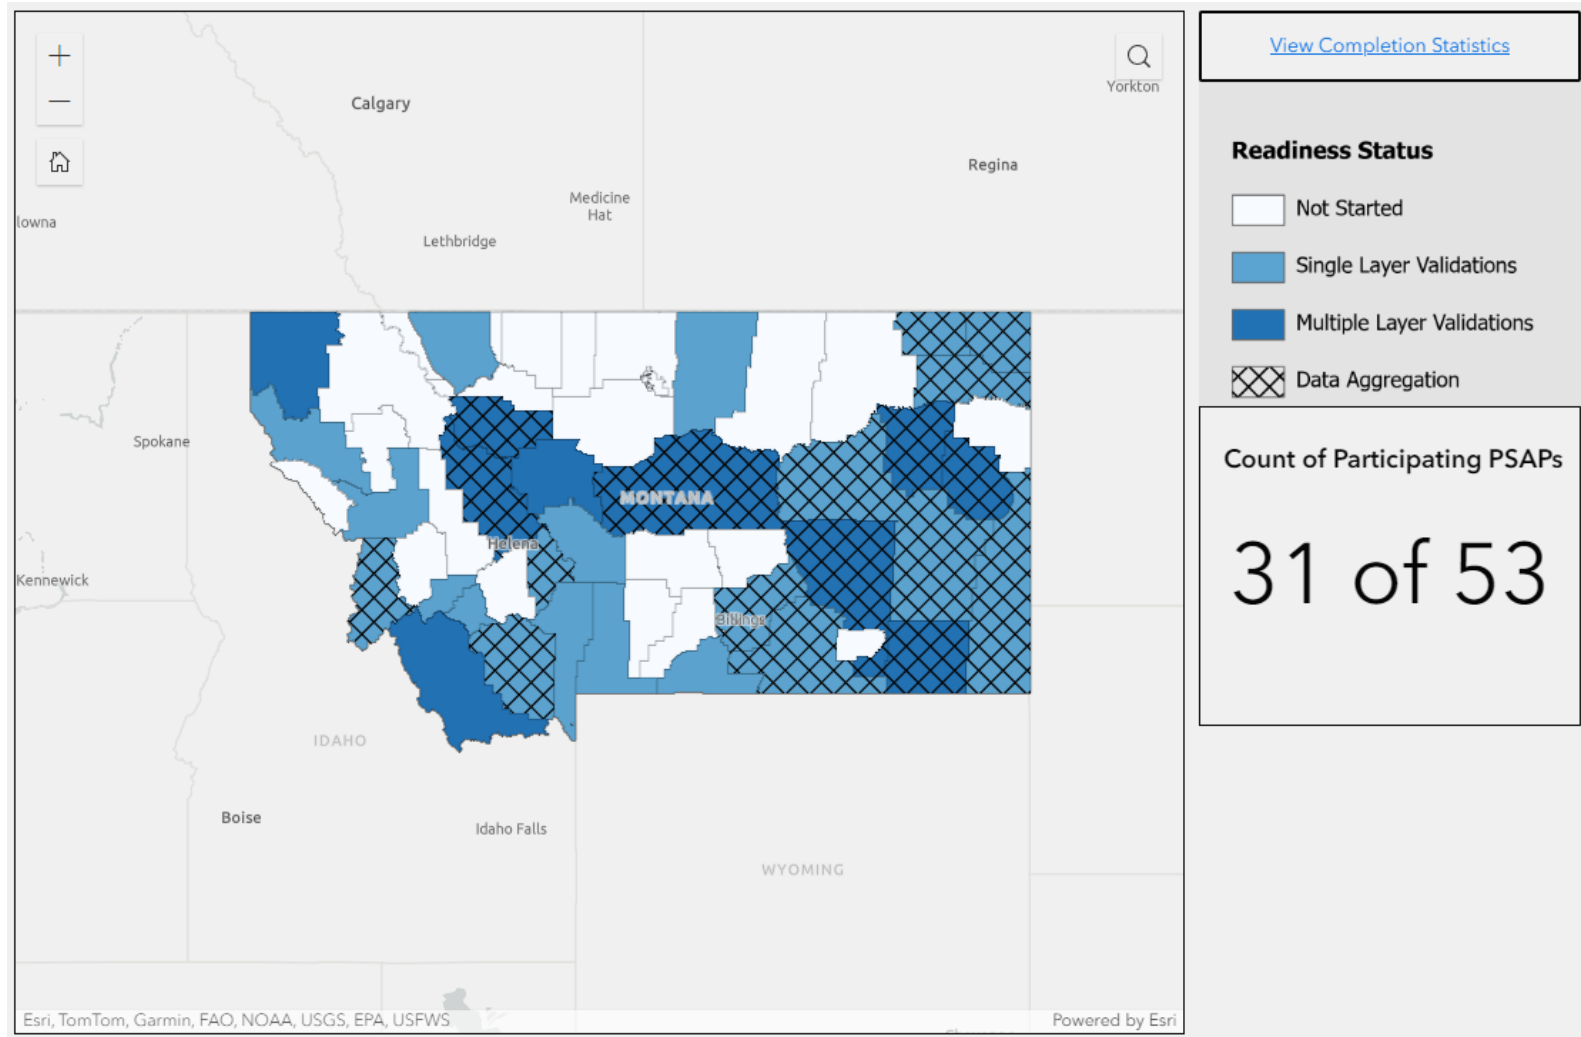

# PSAP Visits

# Readiness Status

<https://next-generation-9-1-1-montana.hub.arcgis.com/pages/status-911>